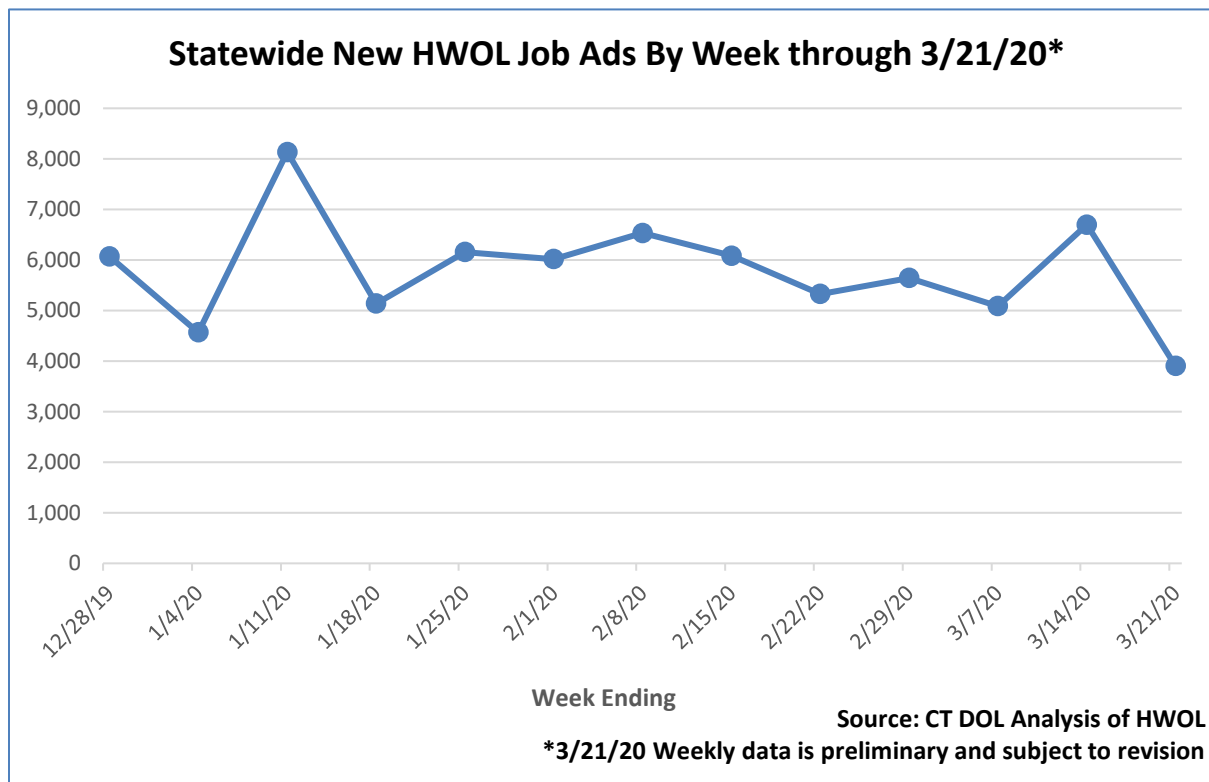

Statewide Weekly New Job Ads

New job postings fell to a low of 3,902 during the week ending 3/21/20 (the most recent week of data).

Connecticut New Job Ads by Industry Week Ending 3/21/20*

Industry	New Job Ads
Total	3,902
Health Care and Social Assistance	839
Retail Trade	353
Finance and Insurance	319
Manufacturing	285
Professional, Scientific, and Tech. Services	228
Accommodation and Food Services	200
Educational Services	157
Transportation and Warehousing	137
Administrative and Support	133
Information	55
Construction	51
Arts, Entertainment, and Recreation	50
Real Estate and Rental and Leasing	49
Other Services (except Public Administration)	45
Public Administration	43
Wholesale Trade	14
Agriculture, Forestry, Fishing and Hunting	11
Management	7
Utilities	7
Mining, Quarrying, and Oil and Gas Extraction	4
Unspecified	915

*3/21/20 Weekly data is preliminary and subject to revision

Source: CT DOL Analysis of HWOL