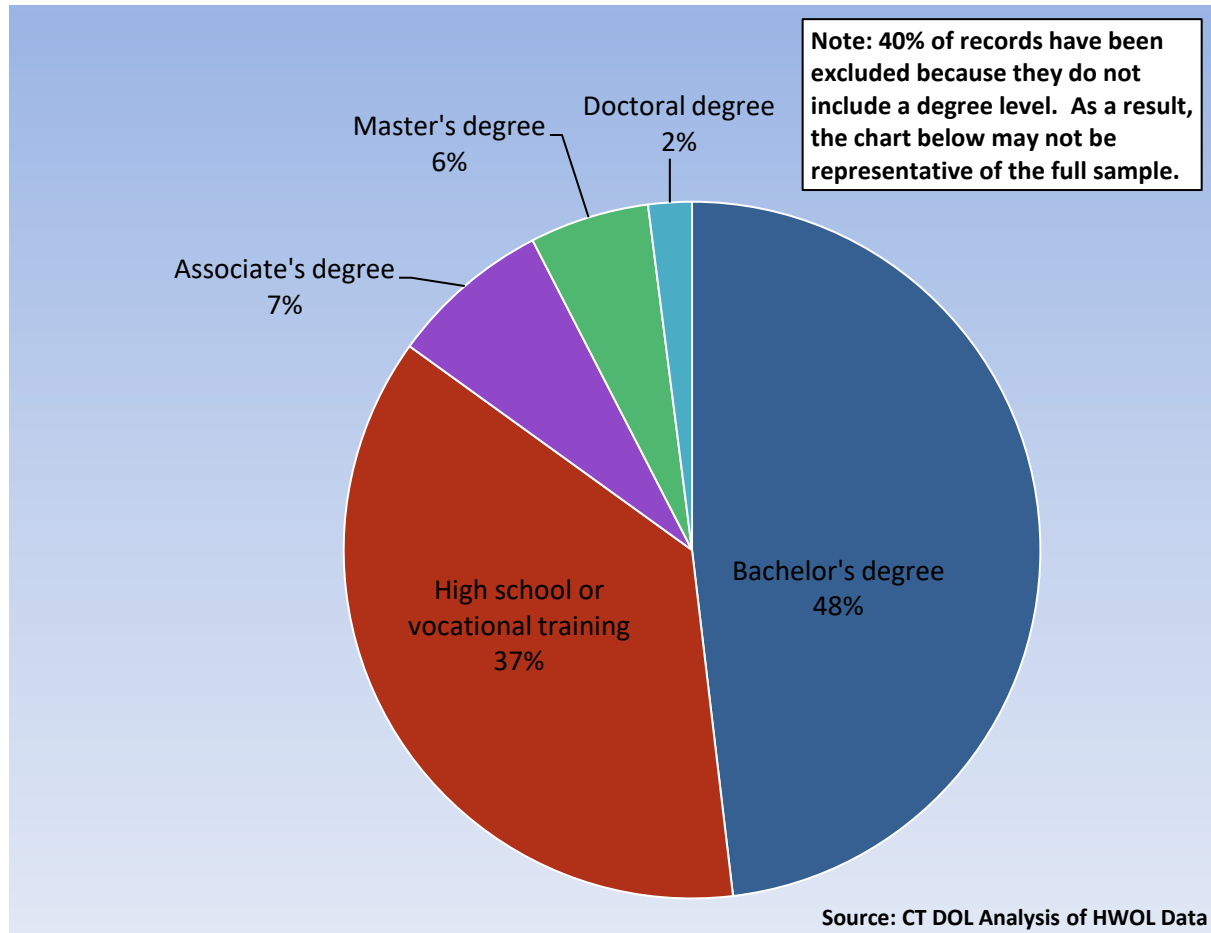

Connecticut Job Ads by Educational Requirements

Top Certifications in Connecticut Job Ads

Certification	ads	Certification	ads	Certification	ads
Driver's License	5,578	Registered Nurse	2,028	First Aid Cpr Aed	1,355
Basic Cardiac Life Support Certification	683	Basic Life Saving (BLS)	546	Certified Public Accountant (CPA)	527
Project Management Certification	440	Certified Nursing Assistant	408	Advanced Practice Nurse	387
Advanced Cardiac Life Support (ACLS) Certification	369	Nurse Practitioner	355	Security Clearance	316
Licensed Practical Nurse (LPN)	281	Board Certified/Board Eligible	251	Project Management Professional (PMP)	251
ServSafe	243	Home Health Aide	234	IT Infrastructure Library (ITIL) Certification	227
Social Work License	198	Emergency Medical Technician (EMT)	194	Pharmacy Technician Certification Board (PTCB)	194
Certified Teacher	185	American Registry of Radiologic Technologists (ARRT) Certification	178	Certified Medical Assistant	163
Automotive Service Excellence (ASE) Certification	162	American Heart Association Certification	144	Certified Information Systems Security Professional (CISSP)	143
CDL Class A	141	Licensed Professional Counselor	139	Licensed Marriage and Family Therapist	128
Child Development Associate (CDA)	127	Certified Pharmacy Technician	117	Licensed Master Social Worker (LMSW)	111
Insurance License	109	Series 7	108	Phlebotomy Certification	100
Six Sigma Certification	98	DEA Certificate	95	Certified A+ Technician	93
Clinical Medical Assistant (CCMA)	93	ITIL Certification	91	Occupational Safety and Health Administration Certification	90
Food Handler Certification	89	Licensed Vocational Nurse (LVN)	88	Licensed Clinical Social Worker (LCSW)	87
Forklift Operator Certification	86	Insurance Agent Certification	84	Licensed Alcohol and Drug Counselor	84
CompTIA Network+	80	Personal Care Assistant (PCA)	80	Cisco Certified Network Associate (CCNA)	73
Board Certified Behavior Analyst (BCBA)	72	American Society For Clinical Pathology (ASCP) Certification	71	Property and Casualty License	71
American Physical Therapy Association (APTA) Certification	70	SANS/GIAC Certification	70	Cosmetology License	66
Certified Case Manager (CCM)	64	Certified Information Security Manager (CISM)	64	Certified Information Systems Auditor (CISA)	64
Registered Dietitian	64	Pharmacist License	63	Six Sigma Black Belt Certification	62
Certified Professional Coder	58	Cisco Certified Network Professional (CCNP)	58	Chartered Property Casualty Underwriter (CPCU)	56
Licensed Professional Engineer	56	Series 6	56	CompTIA Security+	55
Life and Health Insurance License	55	Neonatal Resuscitation Program (NRP)	55	Nursing Specialty Certification	55
AAMA Certified Medical Assistant	54	Registered Medical Assistant	54	Certified Surgical Technologist	53