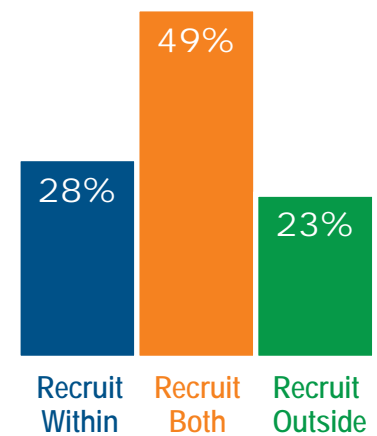

Insulation Workers, Floor, Ceiling and Wall

Insulation Workers line and cover structures with insulating materials.

ENTRY-LEVEL WAGE	MID-LEVEL WAGE	HIGH-LEVEL WAGE
\$17.34	\$25.73	\$33.97

KNOWLEDGE	SKILLS	ABILITIES
Building and Construction	Active Listening	Extent Flexibility
Customer and Personal Service	Critical Thinking	Manual Dexterity
Mechanical	Operation and Control	Multilimb Coordination
	Speaking	Gross Body Equilibrium
		Trunk Strength

HEALTHCARE BENEFITS
19% Full Benefits
63% Partial Benefits
19% No Benefits
RETIREMENT BENEFITS
77% With Benefits
23% No Benefits

TYPICAL EDUCATION
High School Diploma or Equivalent

PROMOTION OPPORTUNITIES