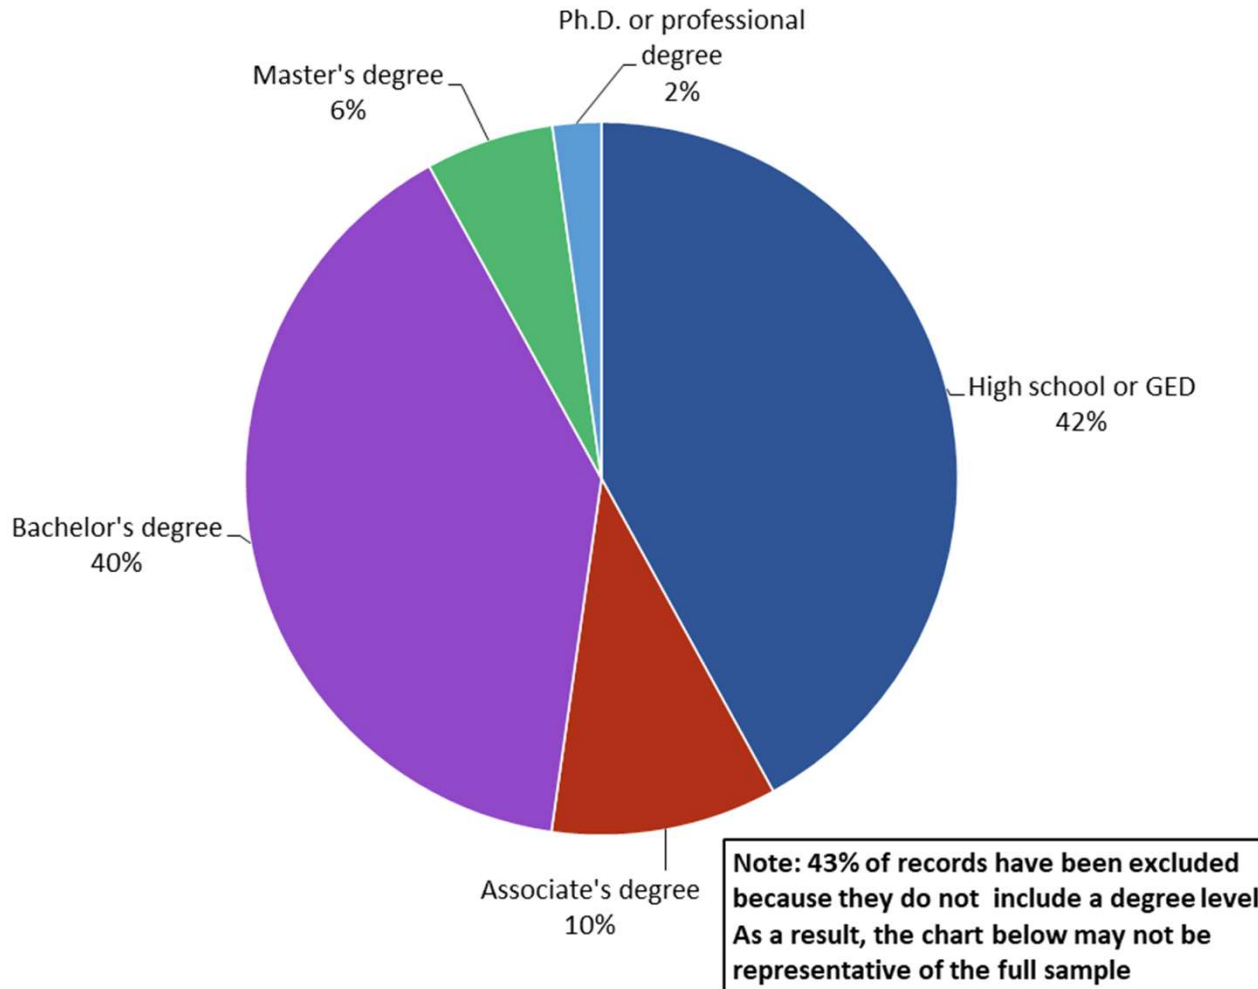

Connecticut Job Ads by Educational Requirements