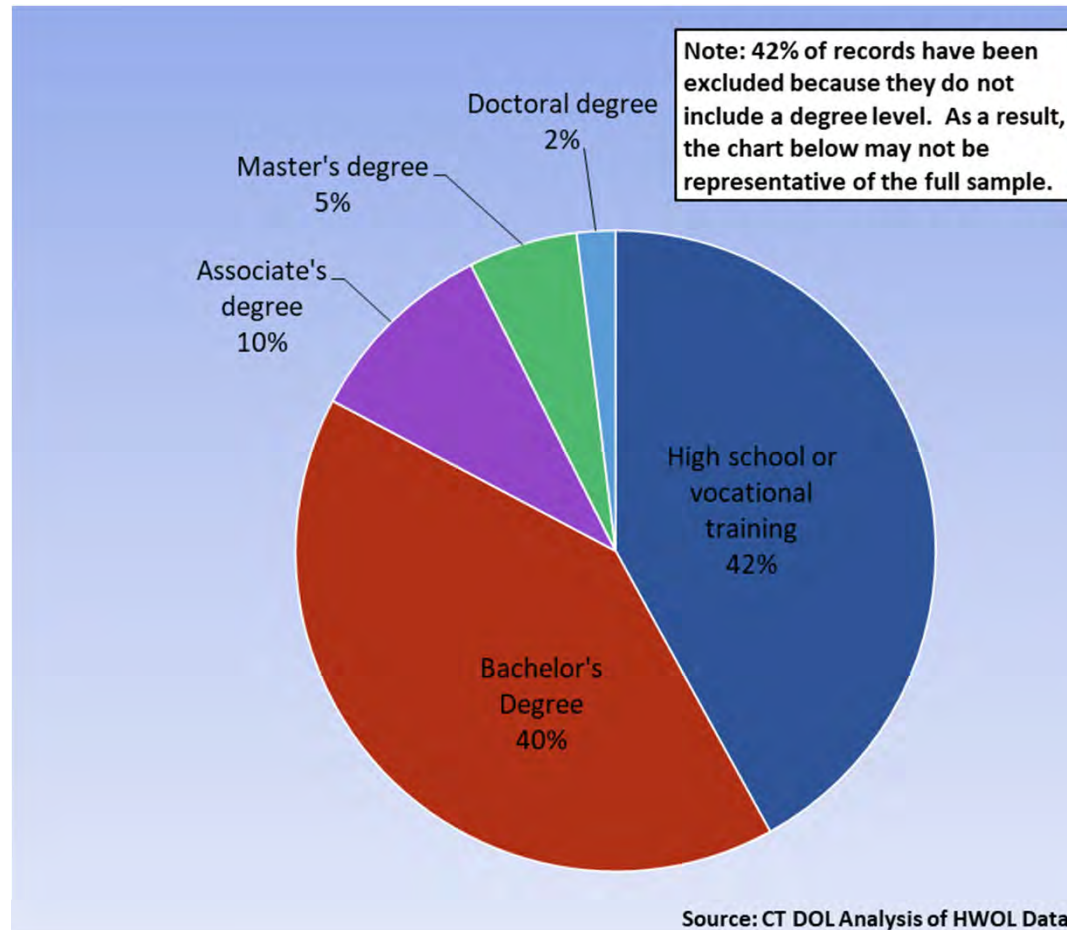

Connecticut Job Ads by Educational Requirements

Top Certifications in Connecticut Job Ads

Cert.	Ads	Cert.	Ads	Cert.	Ads
Driver's License	12,457	Registered Nurse	5,747	First Aid Cpr Aed	2,726
Basic Life Saving (BLS)	1,932	Basic Cardiac Life Support Cert.	1,873	CDL Class A	1,418
Certified Nursing Assistant	1,081	Advanced Cardiac Life Support (ACLS) Cert.	1,034	Licensed Practical Nurse (LPN)	997
Certified Public Accountant (CPA)	748	Social Work License	715	Project Management Cert.	677
Advanced Practice Nurse	656	Certified Registered Nurse Practitioner	616	Certified Medical Assistant	565
Home Health Aide	498	Licensed Alcohol and Drug Counselor	497	Security Clearance	486
Emergency Medical Technician (EMT)	485	Automotive Service Excellence (ASE) Cert.	474	ServSafe	451
American Registry of Radiologic Technologists (ARRT) Cert.	446	Nursing Specialty Cert.	434	Pharmacy Technician Cert. Board (PTCB)	425
Licensed Professional Counselor	384	Licensed Marriage and Family Therapist	378	Project Management Professional (PMP)	377
Certified Teacher	361	Certified Pharmacy Technician	351	Licensed Master Social Worker (LMSW)	349
American Heart Association Cert.	335	Real Estate Cert.	335	Phlebotomy Cert.	318
Board Certified/Board Eligible	313	IT Infrastructure Library (ITIL) Cert.	305	Licensed Clinical Social Worker (LCSW)	292
Child Development Associate (CDA)	285	American Registry For Diagnostic Medical Sonography (ARDMS)	232	Cdl Class B	212
DEA Certificate	211	Series 7	211	American Society For Clinical Pathology (ASCP) Cert.	200
Life and Health Insurance License	198	Licensed Mental Health Counselor (LMHC)	196	Insurance License	194
Certified Information Systems Security Professional (CISSP)	192	Six Sigma Cert.	187	Home Care Certificate	185
Neonatal Resuscitation Program (NRP)	184	Insurance Agent Cert.	156	Property and Casualty License	156
Registered Dietitian	156	Licensed Vocational Nurse (LVN)	155	OSHA Forklift Cert.	151
Board Certified Behavior Analyst (BCBA)	142	Occupational Safety and Health Administration Cert.	142	Registered Medical Assistant	136
Food Handler Cert.	133	American Physical Therapy Association (APTA) Cert.	127	Certified Information Systems Auditor (CISA)	121
Certified Professional Coder	120	CDL Class D	115	Personal Care Assistant (PCA)	111
Registered Behavior Technician	111	AAMA Certified Medical Assistant	110	Licensed Professional Engineer	107
Certified Surgical Technician	105	Psychologist License	103	Certified A+ Technician	97
SANS/GIAC Cert.	91	Certified Infection Control	90	Clinical Medical Assistant (CCMA)	89
Certified Information Security Manager (CISM)	86	Certified Case Manager (CCM)	84	Pharmacist License	82