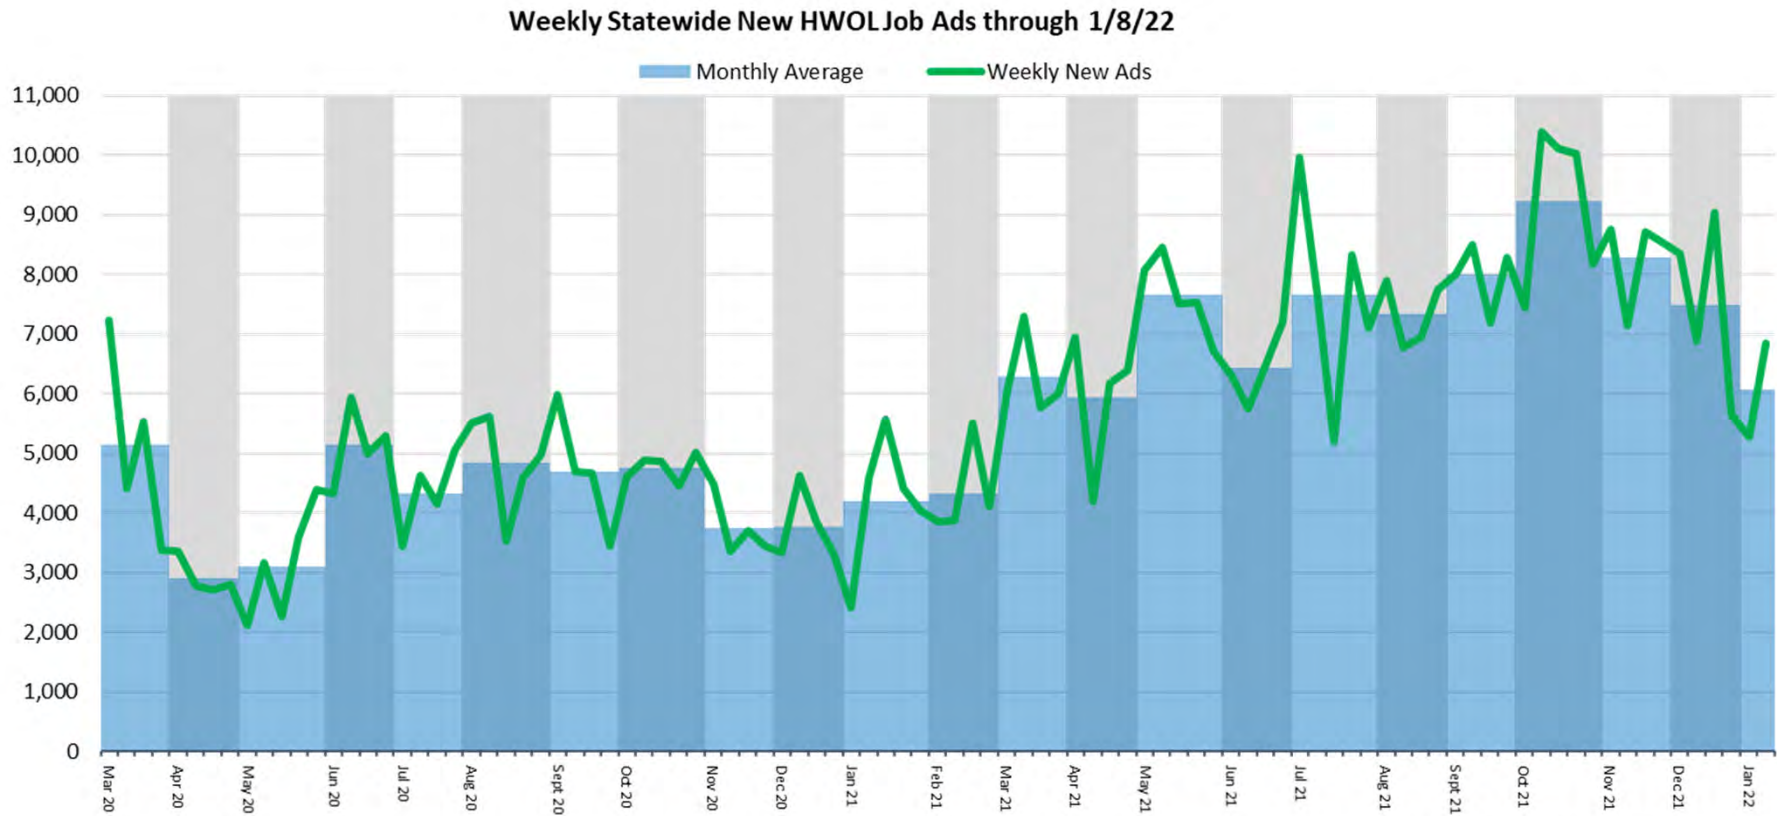

Help Wanted Online

A real-time measure of job postings

January 2022

Office of Research
Connecticut Department of Labor

What is HWOL?

The Conference Board Help Wanted Online[®] Data Series (HWOL) measures the number of new, first-time Online job postings and jobs reposted from the previous month for over 50,000 Internet job boards, corporate boards and smaller job sites that serve niche markets and smaller geographic areas.

Upcoming Release Dates

Monthly Report:

Friday, February 18th, 2022

Weekly New Ads Report:

Updated every Friday

Statewide Weekly New Job Ads

Weekly New job postings was 6,853 during the week ending 1/08/22.

Source: CT DOL Analysis of HWOL