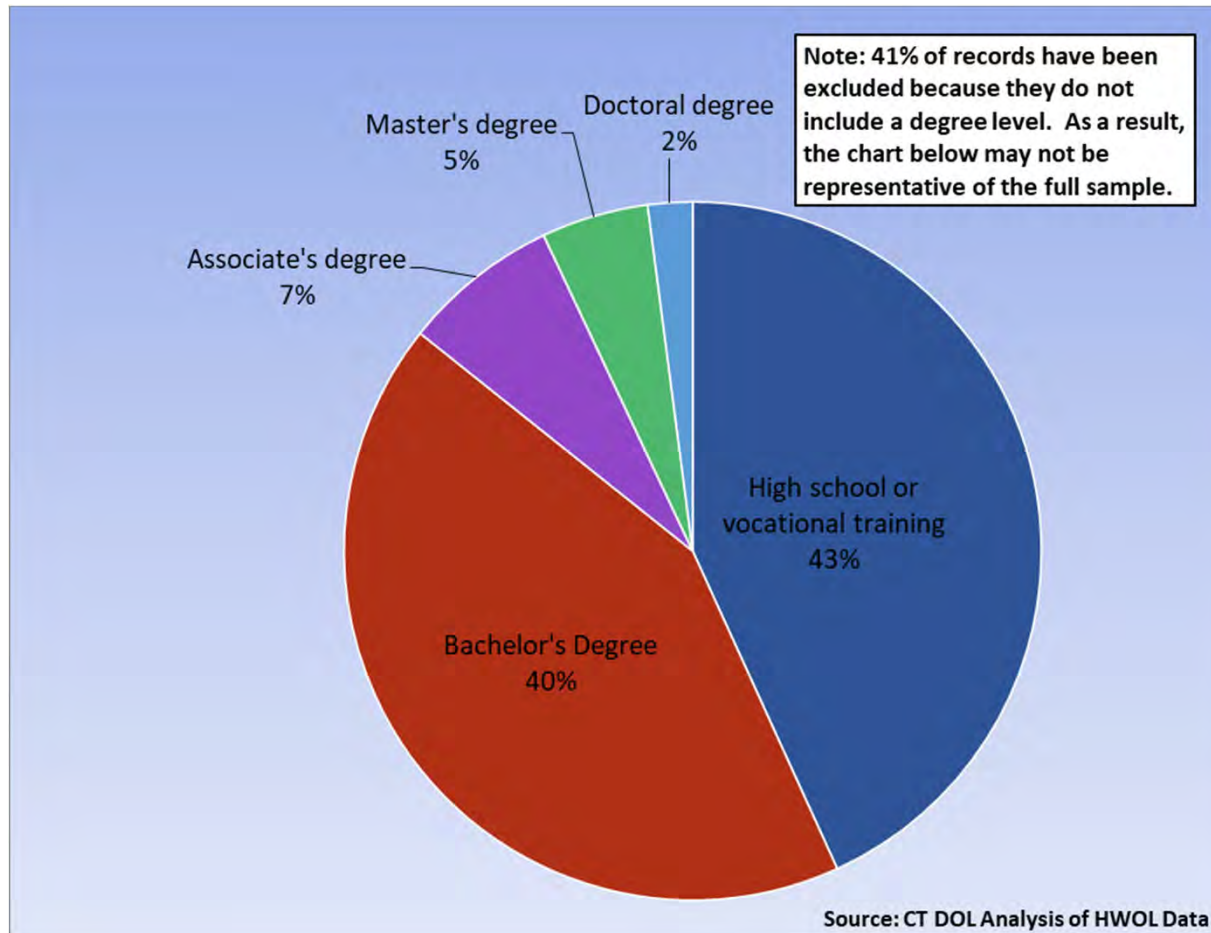

Connecticut Job Ads by Educational Requirements

Top Certifications in Connecticut Job Ads

Cert.	Ads	Cert.	Ads	Cert.	Ads
Driver's License	7,345	Registered Nurse	1,875	First Aid Cpr Aed	1,481
Basic Cardiac Life Support Certification	692	Basic Life Saving (BLS)	683	Certified Nursing Assistant	603
Licensed Practical Nurse (LPN)	509	Certified Public Accountant (CPA)	447	Advanced Cardiac Life Support (ACLS) Certification	391
CDL Class A	391	Project Management Certification	384	Pharmacy Technician Certification Board (PTCB)	375
Certified Medical Assistant	369	Emergency Medical Technician (EMT)	350	Security Clearance	283
Certified Pharmacy Technician	251	Home Health Aide	238	ServSafe	237
Social Work License	234	Automotive Service Excellence (ASE) Certification	231	Project Management Professional (PMP)	226
Phlebotomy Certification	224	Advanced Practice Nurse	206	Certified Registered Nurse Practitioner	198
Board Certified/Board Eligible	196	Child Development Associate (CDA)	192	Certified Information Systems Security Professional (CISSP)	180
American Heart Association Certification	172	Clinical Medical Assistant (CCMA)	170	IT Infrastructure Library (ITIL) Certification	168
Certified Teacher	163	American Registry of Radiologic Technologists (ARRT)	161	Food Handler Certification	152
Licensed Professional Counselor	140	Licensed Marriage and Family Therapist	138	OSHA Forklift Certification	131
Property and Casualty License	113	Series 7	113	Food Service Certification	112
Life and Health Insurance License	111	Six Sigma Certification	111	Licensed Master Social Worker (LMSW)	110
Licensed Clinical Social Worker (LCSW)	108	Board Certified Behavior Analyst (BCBA)	105	Insurance License	103
Certified Information Systems Auditor (CISA)	100	American Society For Clinical Pathology (ASCP)	92	Cdl Class B	92
Certified Information Security Manager (CISM)	92	Occupational Safety and Health Administration	91	AAMA Certified Medical Assistant	87
Insurance Agent Certification	87	Personal Care Assistant (PCA)	87	Licensed Vocational Nurse (LVN)	85
Registered Medical Assistant	78	Licensed Alcohol and Drug Counselor	77	CompTIA Security+	75
DEA Certificate	74	Licensed Professional Engineer	72	Patient Care Certification	72
Certified Case Manager (CCM)	69	Pharmacist License	68	Home Care Certificate	66
Cosmetology License	65	Chartered Property Casualty Underwriter (CPCU)	63	Real Estate Certification	63
Registered Behavior Technician	63	CDL Class D	61	Licensed Mental Health Counselor (LMHC)	57
Registered Dietitian	57	Neonatal Resuscitation Program (NRP)	56	Certified Professional Coder	55
Six Sigma Black Belt Certification	54	Certified Financial Planner (CFP)	52	Licensed Attorney	52