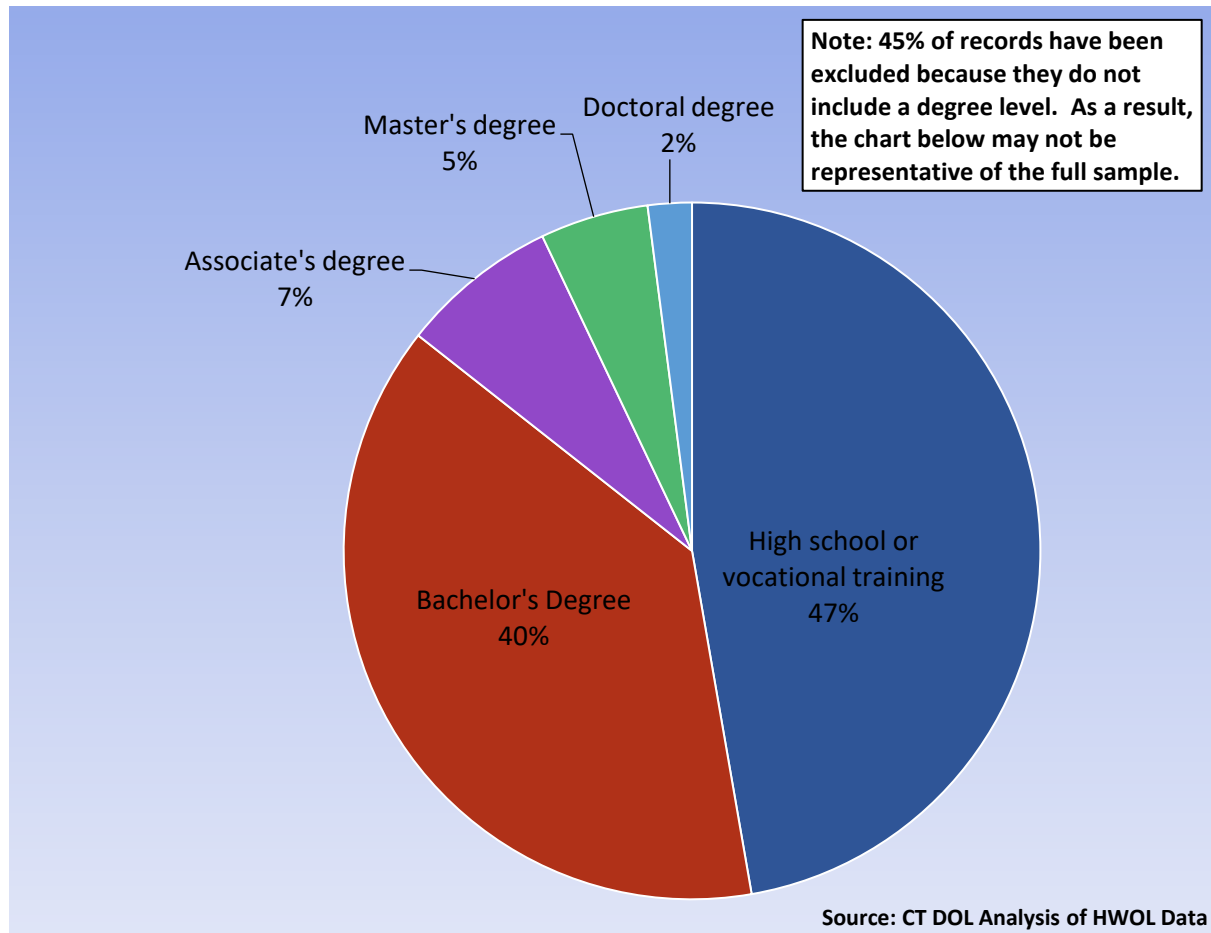

Connecticut Job Ads by Educational Requirements

Top Certifications in Connecticut Job Ads

Cert.	Ads
Driver's License	6,463
Basic Life Saving (BLS)	435
Licensed Practical Nurse (LPN)	351
Security Clearance	234
Home Health Aide	226
Automotive Service Excellence (ASE) Certification	204
Advanced Practice Nurse	181
Phlebotomy Certification	142
Certified Medical Assistant	125
Licensed Master Social Worker (LMSW)	119
Licensed Marriage and Family Therapist	116
Certified Registered Nurse Practitioner	105
American Registry of Radiologic Technologists (ARRT) Certification	97
Personal Care Assistant (PCA)	96
Occupational Safety and Health Administration Certification	80
Food Handler Certification	77
Licensed Mental Health Counselor (LMHC)	75
Certified A+ Technician	63
Real Estate Certification	59
SANS/GIAC Certification	55
Food Service Certification	51
Registered Medical Assistant	47
Patient Care Certification	45
Psychologist License	41
Registered Respiratory Therapist	39

Cert.	Ads
Registered Nurse	1,340
Certified Nursing Assistant	435
Certified Public Accountant (CPA)	318
Social Work License	234
Project Management Certification	226
ServSafe	196
Child Development Associate (CDA)	170
Licensed Professional Counselor	140
Project Management Professional (PMP)	120
Property and Casualty License	119
Pharmacy Technician Certification Board (PTCB)	114
Licensed Clinical Social Worker (LCSW)	102
Board Certified Behavior Analyst (BCBA)	96
IT Infrastructure Library (ITIL) Certification	92
Licensed Vocational Nurse (LVN)	79
Life and Health Insurance License	77
American Society For Clinical Pathology (ASCP) Certification	67
Registered Behavior Technician	63
Neonatal Resuscitation Program (NRP)	58
American Physical Therapy Association (APTA) Certification	54
Cisco Certified Network Associate (CCNA)	50
Certified Information Security Manager (CISM)	46
Six Sigma Certification	42
Respiratory Care Practitioner (RCP)	41
Security Guard Certification	39

Cert.	Ads
First Aid Cpr Aed	1,197
Basic Cardiac Life Support Certification	432
Advanced Cardiac Life Support (ACLS) Certification	264
CDL Class A	229
Emergency Medical Technician (EMT)	212
Certified Teacher	192
Board Certified/Board Eligible	153
OSHA Forklift Certification	126
American Heart Association Certification	119
Certified Information Systems Security Professional (CISSP)	116
Certified Pharmacy Technician	105
Insurance License	101
Clinical Medical Assistant (CCMA)	96
Insurance Agent Certification	89
Series 7	78
Licensed Alcohol and Drug Counselor	75
Cdl Class B	64
Certified Information Systems Auditor (CISA)	59
DEA Certificate	57
Licensed Professional Engineer	52
Registered Dietitian	49
CompTIA Security+	45
American Speech - Language Hearing Association (ASHA) Certification	41
Certified Veterinary Technician	40
Certified Internal Auditor (CIA)	38