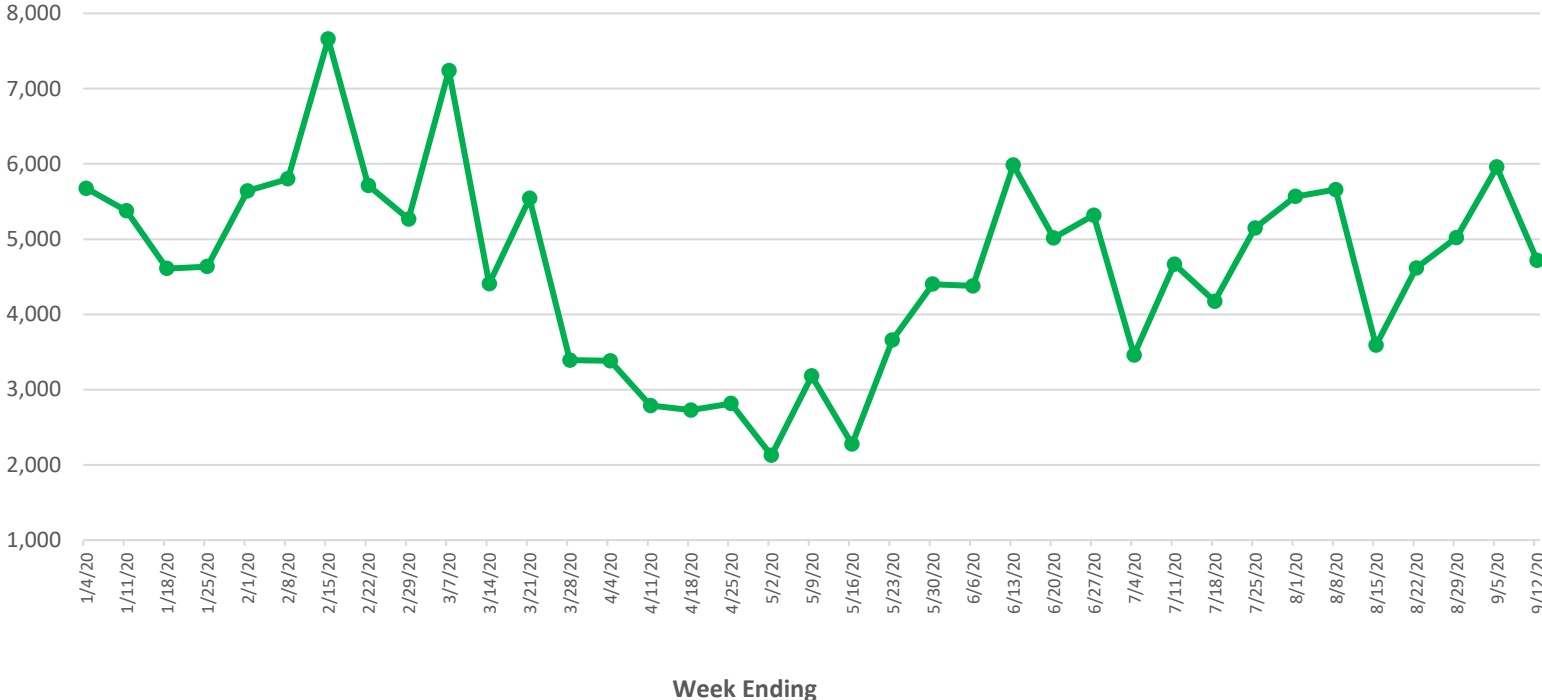

In recent months, the pandemic Coronavirus (Covid-19) has caused significant social and economic implications throughout the world.

This monthly HWOL report includes additional info to illustrate how Covid-19 has impacted Connecticut in the short term and highlights recent job postings in the weeks since the virus disrupted both the economy and labor markets.

Also included are the statewide and LMA breakdowns of monthly HWOL data as of August 2020.

Statewide Weekly New Job Ads

New job postings were 4,715 during the week ending 9/12/20.

Statewide New HWOL Job Ads By Week through 9/12/20