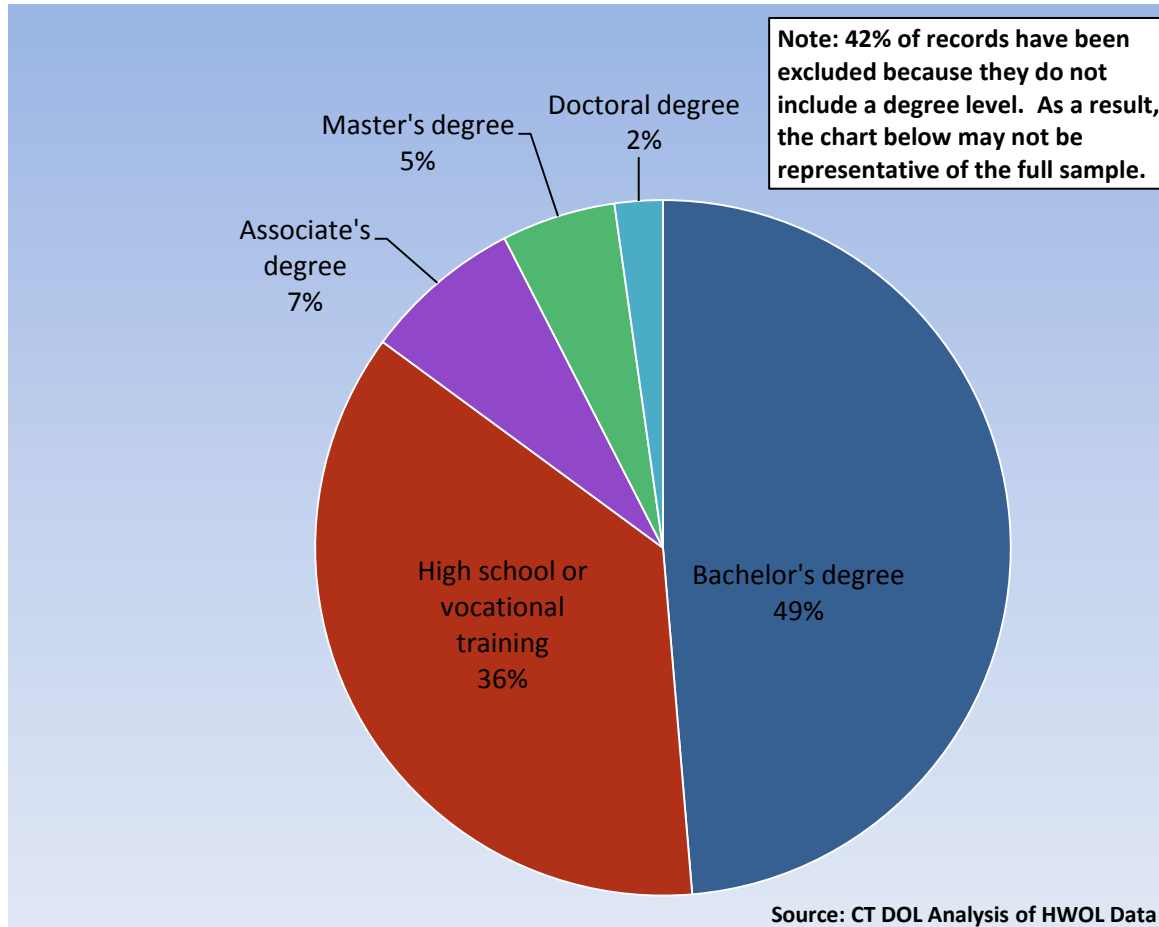

Connecticut Job Ads by Educational Requirements

Top Certifications in Connecticut Job Ads

Certification	ads	Certification	ads	Certification	ads
Driver's License	6,311	Registered Nurse	2,308	First Aid Cpr Aed	1,441
Basic Cardiac Life Support Certification	763	Certified Public Accountant (CPA)	742	Basic Life Saving (BLS)	617
Project Management Certification	539	Advanced Cardiac Life Support (ACLS) Certification	506	Board Certified/Board Eligible	395
Advanced Practice Nurse	394	Certified Nursing Assistant	383	Security Clearance	372
Nurse Practitioner	331	Licensed Practical Nurse (LPN)	321	ServSafe	309
Project Management Professional (PMP)	290	CDL Class A	264	Home Health Aide	257
IT Infrastructure Library (ITIL) Certification	227	Social Work License	221	Certified Medical Assistant	212
Pharmacy Technician Certification Board (PTCB)	211	Emergency Medical Technician (EMT)	206	Automotive Service Excellence (ASE) Certification	202
Certified Teacher	180	Certified Information Systems Security Professional (CISSP)	170	American Heart Association Certification	167
Series 7	161	American Registry of Radiologic Technologists (ARRT) Certification	152	Licensed Professional Counselor	138
Licensed Marriage and Family Therapist	132	Insurance License	127	Licensed Master Social Worker (LMSW)	120
Child Development Associate (CDA)	115	Clinical Medical Assistant (CCMA)	115	Board Certified Behavior Analyst (BCBA)	114
Certified Information Systems Auditor (CISA)	114	Certified Pharmacy Technician	110	Six Sigma Certification	108
Insurance Agent Certification	107	ITIL Certification	101	Phlebotomy Certification	99
American Physical Therapy Association (APTA) Certification	96	DEA Certificate	96	Personal Care Assistant (PCA)	95
Certified A+ Technician	94	Food Handler Certification	91	Licensed Clinical Social Worker (LCSW)	91
American Society For Clinical Pathology (ASCP) Certification	89	Licensed Alcohol and Drug Counselor	89	Forklift Operator Certification	85
Occupational Safety and Health Administration Certification	83	Property and Casualty License	83	Certified Information Security Manager (CISM)	80
Licensed Vocational Nurse (LVN)	80	Cisco Certified Network Associate (CCNA)	77	Series 6	77
Licensed Professional Engineer	70	Certified Professional Coder	69	Chartered Property Casualty Underwriter (CPCU)	69
Certified ScrumMaster (CSM)	68	Cdl Class B	67	SANS/GIAC Certification	67
Certified Case Manager (CCM)	66	Cisco Certified Network Professional (CCNP)	66	Life and Health Insurance License	66
Electrician Certification	63	Series 66	60	CompTIA Network+	59
Pharmacist License	59	Registered Medical Assistant	59	Six Sigma Black Belt Certification	58
Licensed Attorney	56	Certified Surgical Technologist	53	Paralegal Certification	53