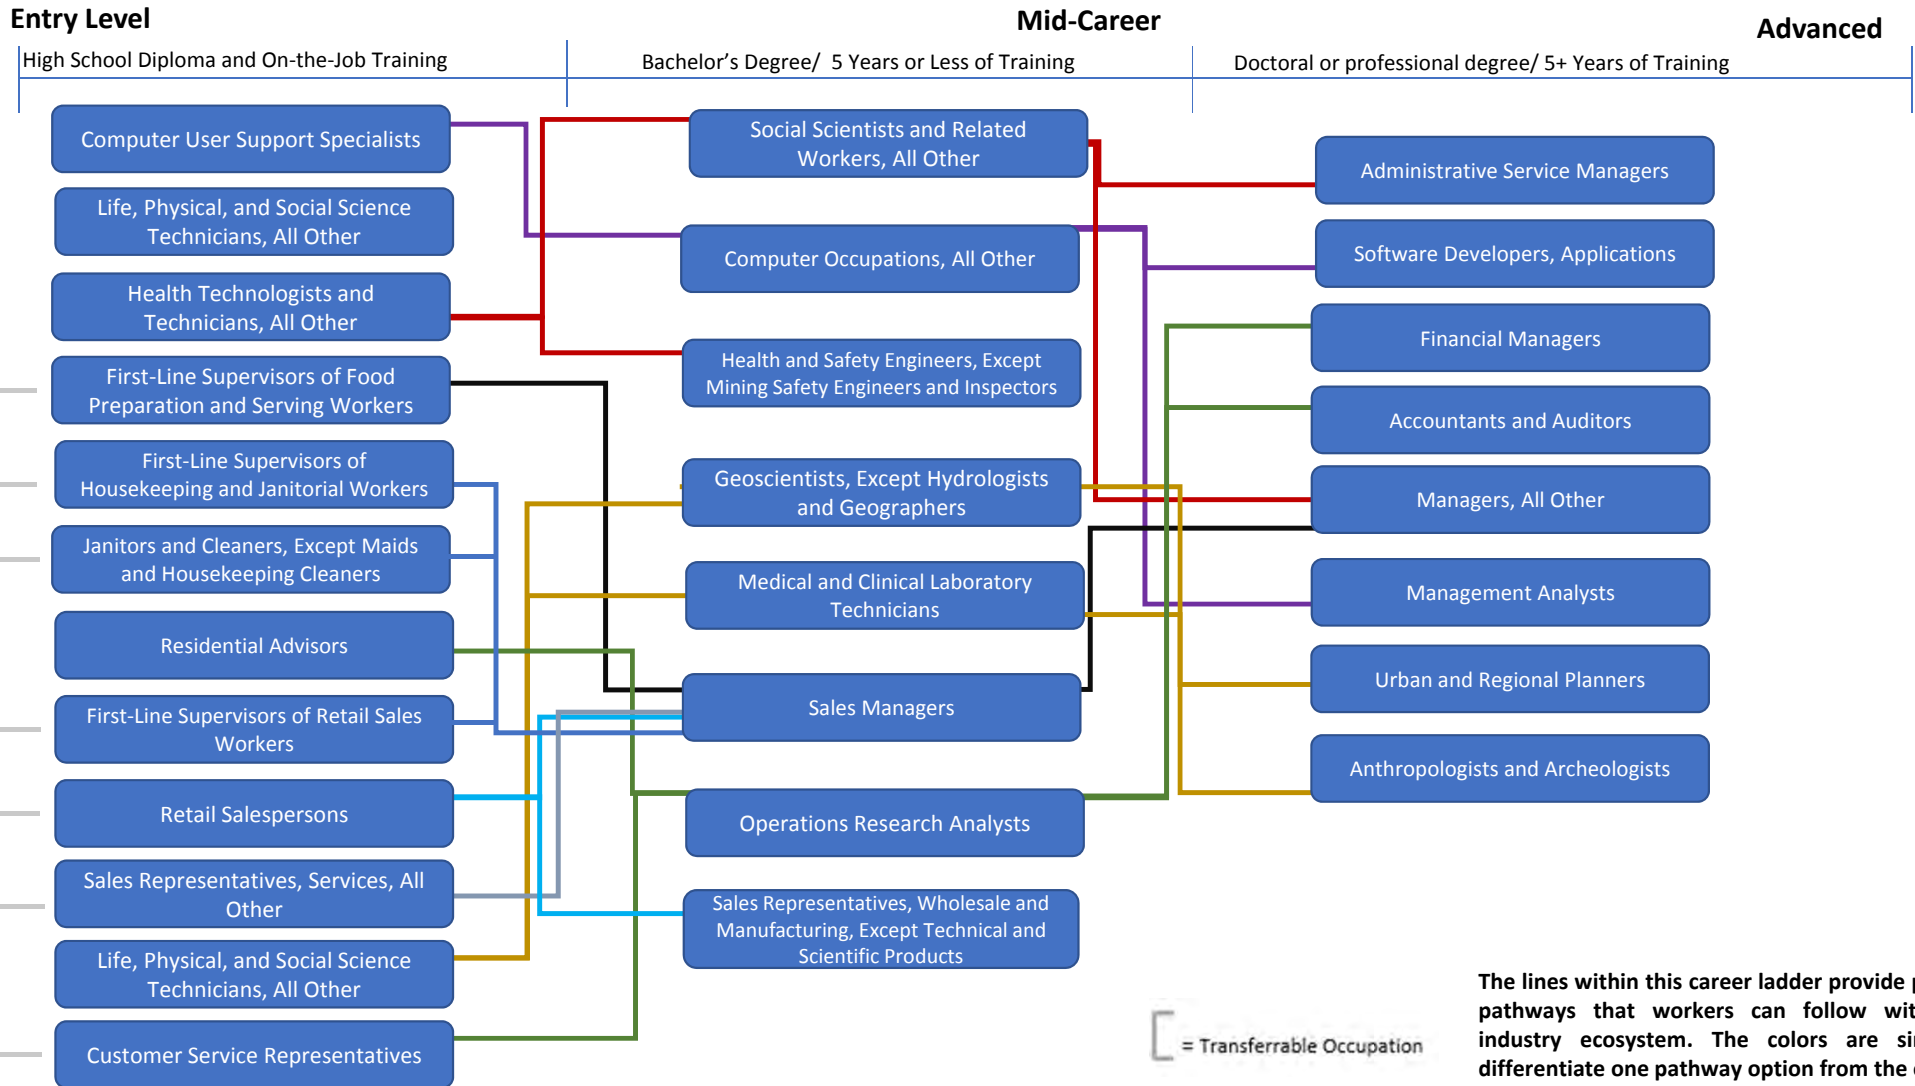

Research, Design, Consulting, & Support Services Ladder