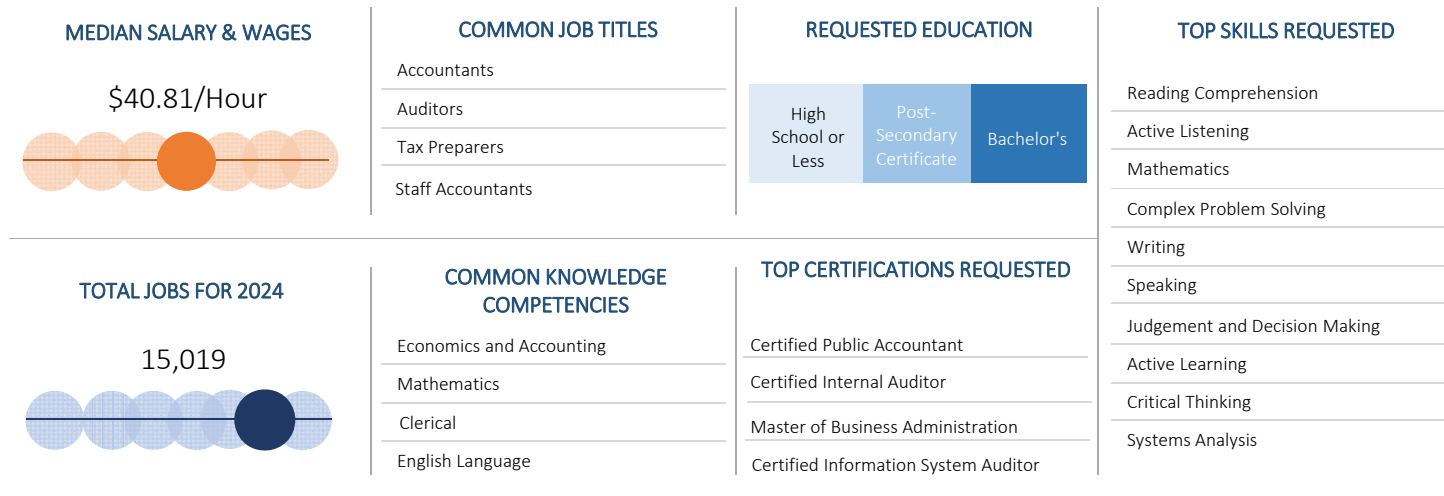

Accountants and Auditors Occupational Profile