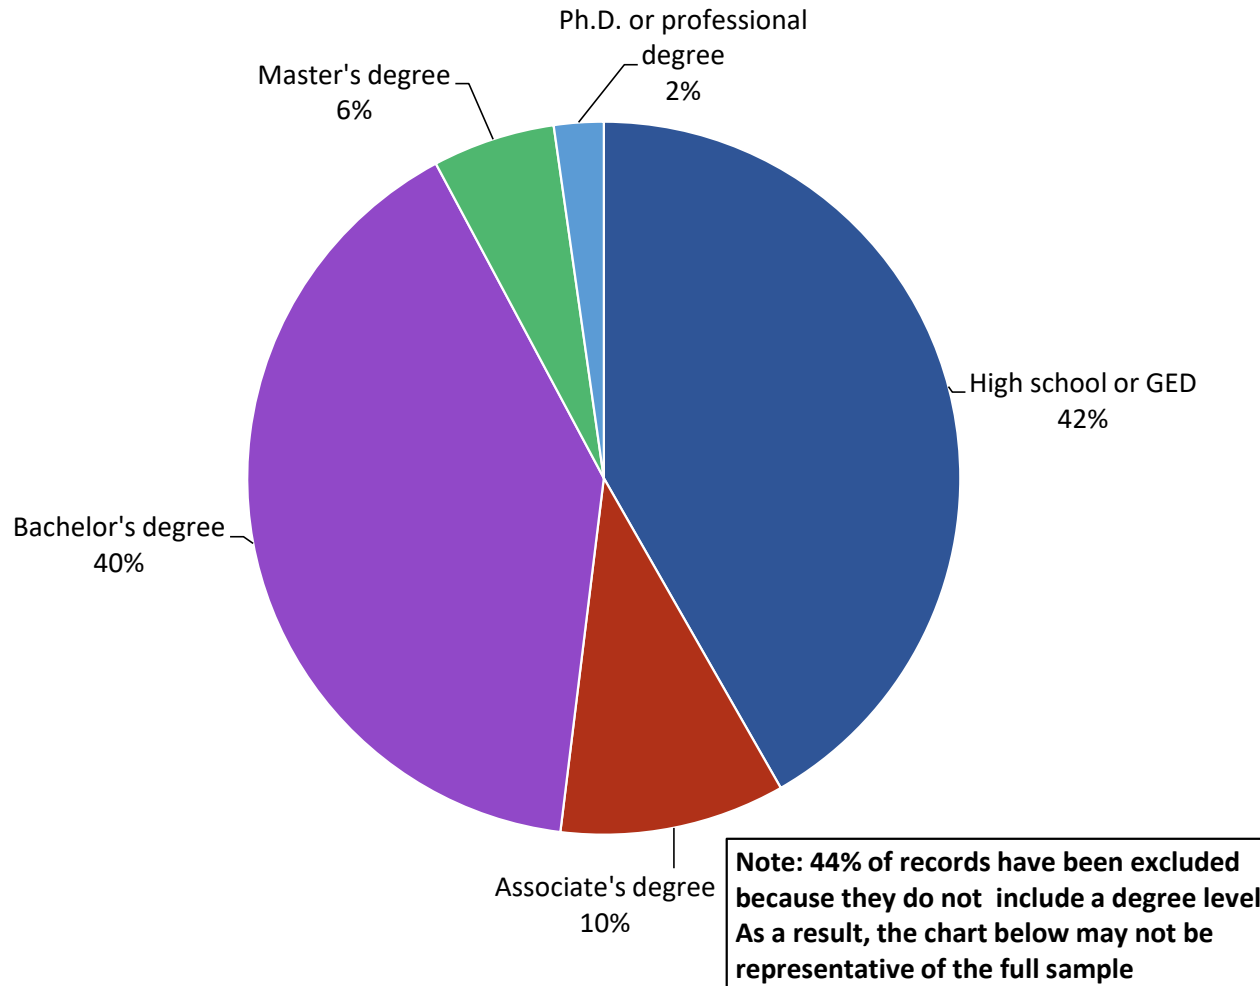

Connecticut Job Ads by Educational Requirements