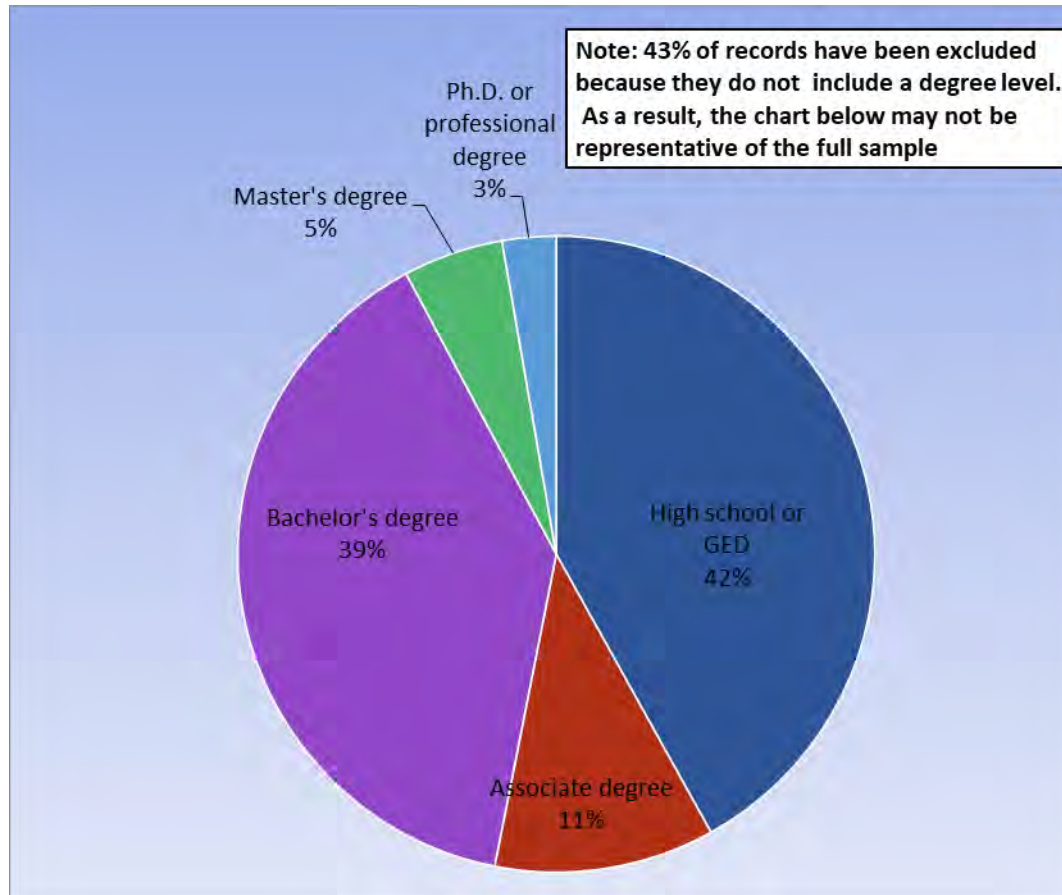

Connecticut Job Ads by Educational Requirements

Top Qualifications in Connecticut Job Ads

Qualification	Ads
Valid Driver's License	7,783
Registered Nurse (RN)	6,943
Cardiopulmonary Resuscitation (CPR) Cert.	2,657
Basic Life Support (BLS) Cert.	2,378
Certified Nursing Assistant (CNA)	1,422
Licensed Practical Nurse (LPN)	1,329
First Aid Cert.	1,194
Security Clearance	849
Nurse Practitioner (APRN-CNP)	759
Licensed Clinical Social Worker (LCSW)	699
Advanced Cardiovascular Life Support (ACLS) Cert.	682
Master Of Business Administration (MBA)	670
Basic Cardiac Life Support	611
Advanced Practice Registered Nurse	605
Board Certified/Board Eligible	578
Emergency Medical Technician (EMT)	514
Certified Pharmacy Technician	509
Commercial Driver's License (CDL)	468
Licensed Marriage And Family Therapist (LMFT)	466
Licensed Professional Counselor (LPC)	457
ServSafe Cert.	382
Registered Pharmacist (RPh)	377
American Red Cross (ARC) Cert.	341
Pediatric Advanced Life Support (PALS)	338
Certified Patient Care Technician (CPCT)	315

Qualification	Ads
Project Management Professional Cert.	302
Automated External Defibrillator (AED) Cert.	287
American Registry Of Radiologic Technologists (ARRT) Certified	283
Teaching Certificate	277
Board Certified Behavior Analyst (BCBA)	271
Automotive Service Excellence (ASE) Cert.	247
Licensed Master Social Worker	238
Certified Public Accountant	233
CDL Class A License	205
Certified Medical Assistant (CMA)	195
Drug Enforcement Agency (DEA) License	182
Phlebotomy Cert.	175
Secret Clearance	172
Professional Engineer (PE) License	172
Physician Assistant - Certified (PA-C)	171
Medical License	165
Patient Identification and Matching	154
Licensed Vocational Nurse (LVN)	153
Registered Behavior Technician (RBT)	144
Family Nurse Practitioner (FNP)	124
CPR/AED For The Professional Rescuer	124
American Society For Clinical Pathology (ASCP) Cert.	121
CDL Class B License	120
Forklift Cert.	119
10-Hour OSHA General Industry Card	115