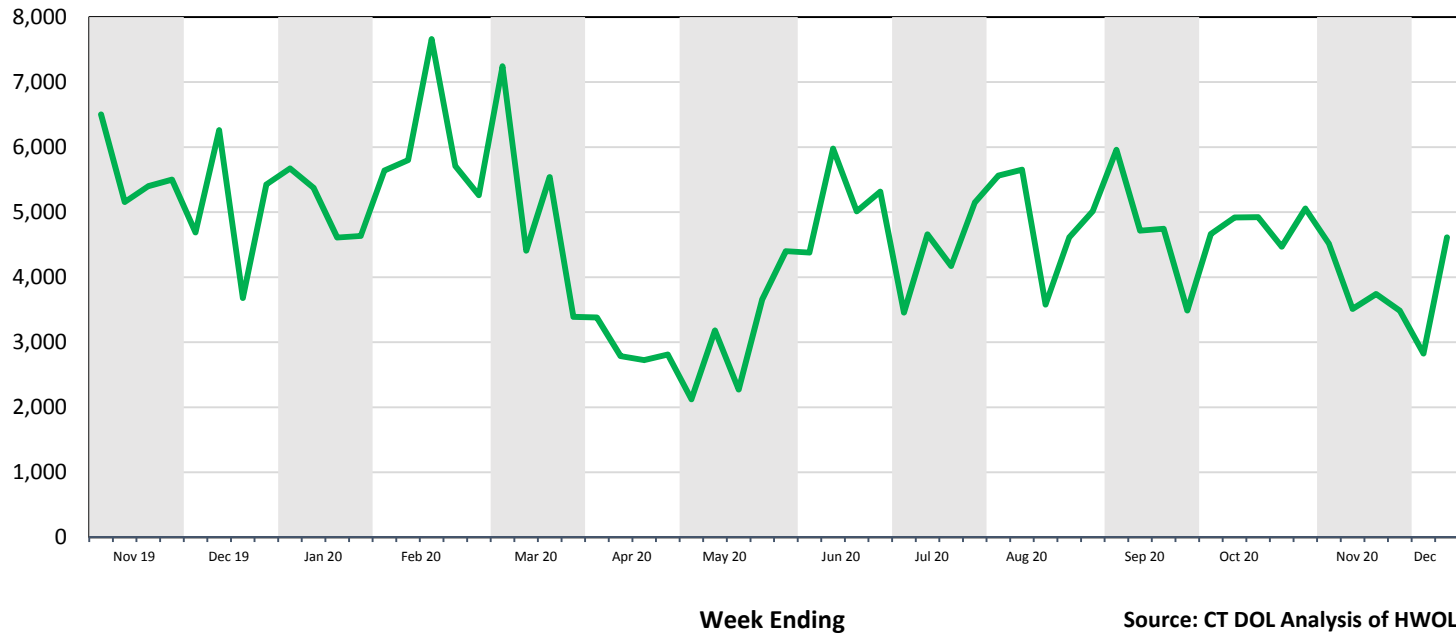

Statewide Weekly New Job Ads

Weekly New job postings were 4,613 during the week ending 12/12/20.

HWOL New Weekly Industry Job Ads - CT Statewide

NAICS	Industry	Ads Week Ending: 12/12/20	1 week ago: 12/5/20	4 weeks ago: 11/14/20	1 week change		4 week change	
					%	#	%	#
0	Total	4,613	2,815	3,514	64%	1,798	31%	1,099
11	Agriculture, Forestry, Fishing and Hunting	3	3	3	0%	0	0%	0
21	Mining, Quarrying, and Oil and Gas Extraction	2	0	4	-	2	-50%	-2
22	Utilities	26	23	22	13%	3	18%	4
23	Construction	38	22	43	73%	16	-12%	-5
31	Manufacturing	327	157	309	108%	170	6%	18
42	Wholesale Trade	29	16	28	81%	13	4%	1
44	Retail Trade	664	316	521	110%	348	27%	143
48	Transportation and Warehousing	96	72	139	33%	24	-31%	-43
51	Information	83	42	92	98%	41	-10%	-9
52	Finance and Insurance	394	221	334	78%	173	18%	60
53	Real Estate and Rental and Leasing	66	27	52	144%	39	27%	14
54	Professional, Scientific, and Technical Services	255	206	347	24%	49	-27%	-92
55	Management of Companies and Enterprises	6	3	3	100%	3	100%	3
56	Administrative and Support	144	85	84	69%	59	71%	60
61	Educational Services	129	76	121	70%	53	7%	8
62	Health Care and Social Assistance	1,194	624	531	91%	570	125%	663
71	Arts, Entertainment, and Recreation	38	5	17	660%	33	124%	21
72	Accommodation and Food Services	165	130	147	27%	35	12%	18
81	Other Services (except Public Administration)	77	48	49	60%	29	57%	28
92	Public Administration	66	44	51	50%	22	29%	15
99	Unspecified	811	695	617	17%	116	31%	194

Source: CT DOL Analysis of HWOL