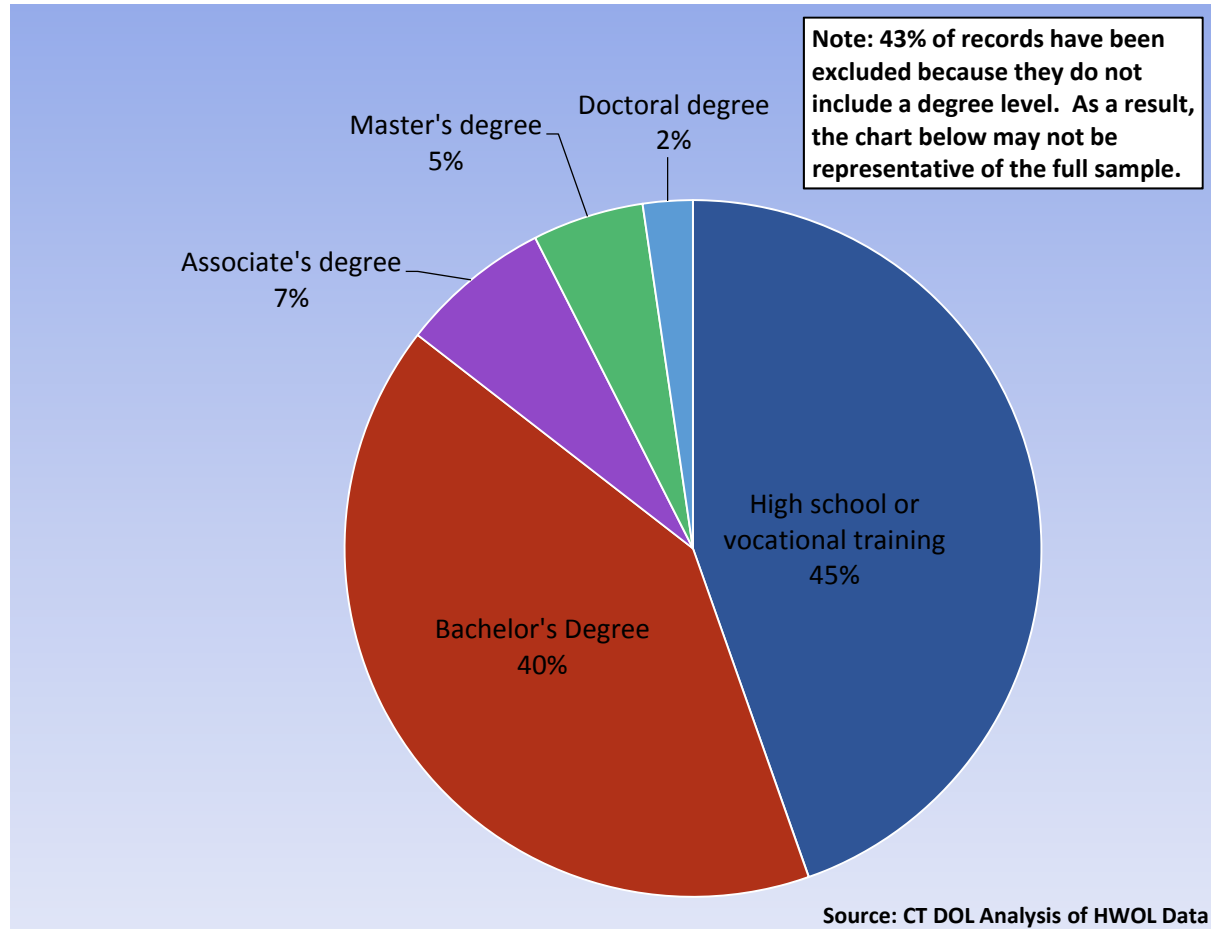

Connecticut Job Ads by Educational Requirements

Top Certifications in Connecticut Job Ads

Cert.	Ads	Cert.	Ads	Cert.	Ads
Driver's License	6,565	Registered Nurse	1,590	First Aid Cpr Aed	1,234
Basic Cardiac Life Support Certification	562	Basic Life Saving (BLS)	511	Certified Nursing Assistant	455
Certified Public Accountant (CPA)	434	Licensed Practical Nurse (LPN)	433	Project Management Certification	332
Advanced Cardiac Life Support (ACLS) Certification	289	Home Health Aide	283	Social Work License	263
Emergency Medical Technician (EMT)	262	Certified Medical Assistant	255	CDL Class A	250
Security Clearance	235	Advanced Practice Nurse	185	Automotive Service Excellence (ASE)	184
ServSafe	182	Project Management Professional (PMP)	172	Certified Teacher	165
Certified Registered Nurse Practitioner	158	Licensed Professional Counselor	157	Clinical Medical Assistant (CCMA)	153
Licensed Marriage and Family Therapist	148	Child Development Associate (CDA)	146	Board Certified/Board Eligible	136
Certified Information Systems Security Professional (CISSP)	133	OSHA Forklift Certification	132	Phlebotomy Certification	128
American Heart Association Certification	126	Licensed Mental Health Counselor (LMHC)	121	IT Infrastructure Library (ITIL) Certification	119
Personal Care Assistant (PCA)	115	American Registry of Radiologic Technologists (ARRT)	114	Property and Casualty License	112
Pharmacy Technician Certification Board (PTCB)	111	Licensed Vocational Nurse (LVN)	110	Certified Pharmacy Technician	103
Insurance License	100	Life and Health Insurance License	100	Licensed Master Social Worker (LMSW)	98
Food Handler Certification	97	Series 7	94	Board Certified Behavior Analyst (BCBA)	93
American Society For Clinical Pathology (ASCP)	92	Certified Information Systems Auditor (CISA)	92	Food Service Certification	87
Insurance Agent Certification	86	Licensed Clinical Social Worker (LCSW)	86	Cdl Class B	80
AAMA Certified Medical Assistant	76	Licensed Alcohol and Drug Counselor	76	Certified Information Security Manager (CISM)	72
Real Estate Certification	72	Occupational Safety and Health Administration Cert.	68	Neonatal Resuscitation Program (NRP)	65
CDL Class D	64	Patient Care Certification	64	Registered Medical Assistant	64
American Physical Therapy Association (APTA)	63	Six Sigma Certification	63	Optician	62
Certified Case Manager (CCM)	60	Registered Behavior Technician	59	Home Care Certificate	58
DEA Certificate	55	Certified A+ Technician	54	Licensed Professional Engineer	53
Certified Professional Coder	50	Registered Dietitian	50	Psychologist License	49
Medical Billing and Coding Certification	48	Pharmacist License	48	Respiratory Care Practitioner (RCP)	48