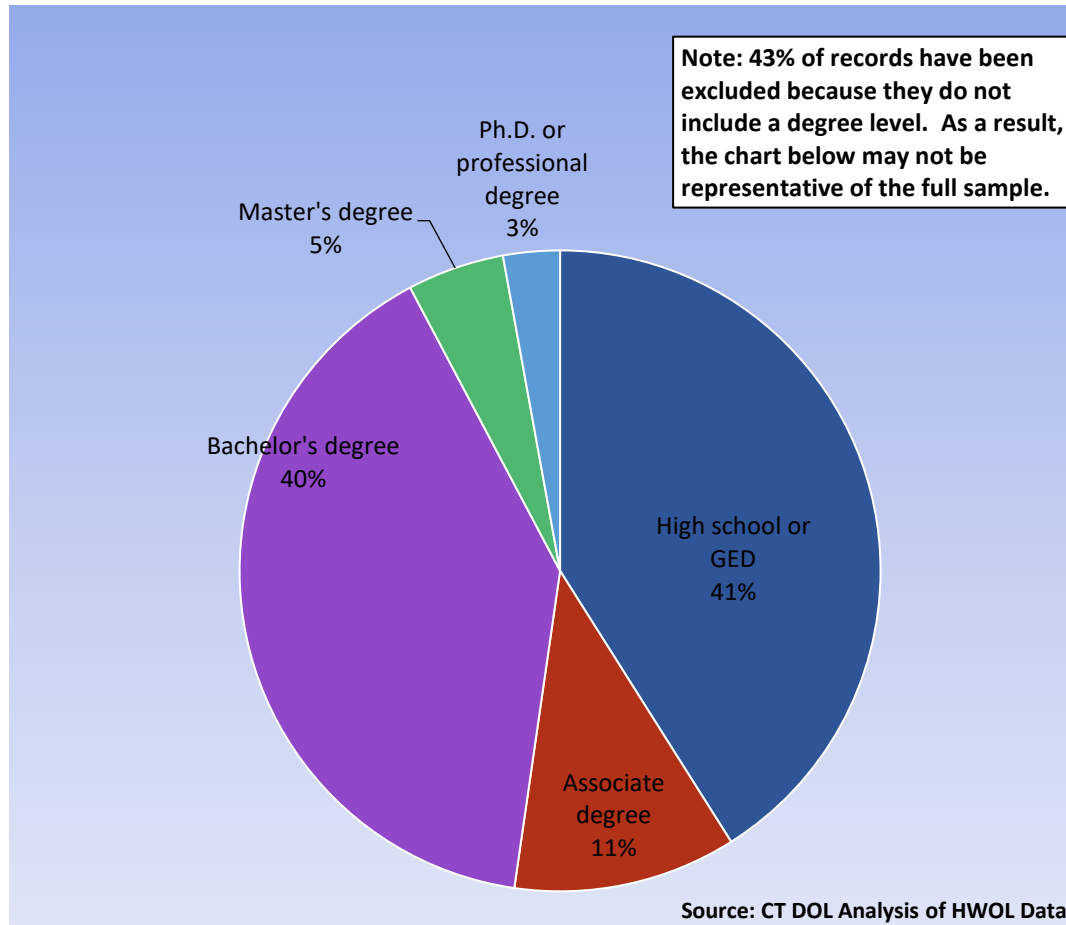

Connecticut Job Ads by Educational Requirements

Top Qualifications in Connecticut Job Ads

Qualification	Ads
Valid Driver's License	7,741
Registered Nurse (RN)	5,482
Cardiopulmonary Resuscitation (CPR) Cert.	2,420
Basic Life Support (BLS) Cert.	2,259
Certified Nursing Assistant (CNA)	1,211
Licensed Practical Nurse (LPN)	1,110
First Aid Cert.	1,067
Master Of Business Administration (MBA)	733
Advanced Cardiovascular Life Support (ACLS) Cert.	719
Nurse Practitioner (APRN-CNP)	645
Licensed Clinical Social Worker (LCSW)	604
Advanced Practice Registered Nurse	557
Board Certified/Board Eligible	513
Security Clearance	489
Commercial Driver's License (CDL)	487
Certified Pharmacy Technician	485
Basic Cardiac Life Support	475
Licensed Marriage And Family Therapist (LMFT)	390
Licensed Professional Counselor (LPC)	388
Registered Pharmacist (RPh)	384
Emergency Medical Technician (EMT)	382
Automotive Service Excellence (ASE) Cert.	375
ServSafe Cert.	373
Project Management Professional Cert.	337
Pediatric Advanced Life Support (PALS)	335

Qualification	Ads
Automated External Defibrillator (AED) Cert.	275
Teaching Certificate	267
Certified Patient Care Technician (CPCT)	259
Physician Assistant - Certified (PA-C)	258
American Red Cross (ARC) Cert.	254
Certified Public Accountant	252
American Registry Of Radiologic Technologists (ARRT) Certified	238
Drug Enforcement Agency (DEA) License	223
Licensed Master Social Worker	213
Professional Engineer (PE) License	195
Licensed Vocational Nurse (LVN)	183
Certified Medical Assistant (CMA)	170
CDL Class A License	165
Neonatal Resuscitation Program Cert. (NRP)	164
Secret Clearance	163
Medical License	157
Certified Information Systems Security Professional	156
Board Certified Behavior Analyst (BCBA)	152
Phlebotomy Cert.	143
10-Hour OSHA General Industry Card	140
CIAC Certified Management Consultant	130
CDL Class B License	128
Family Nurse Practitioner (FNP)	126
Forklift Cert.	124
Food Handler's Card	109