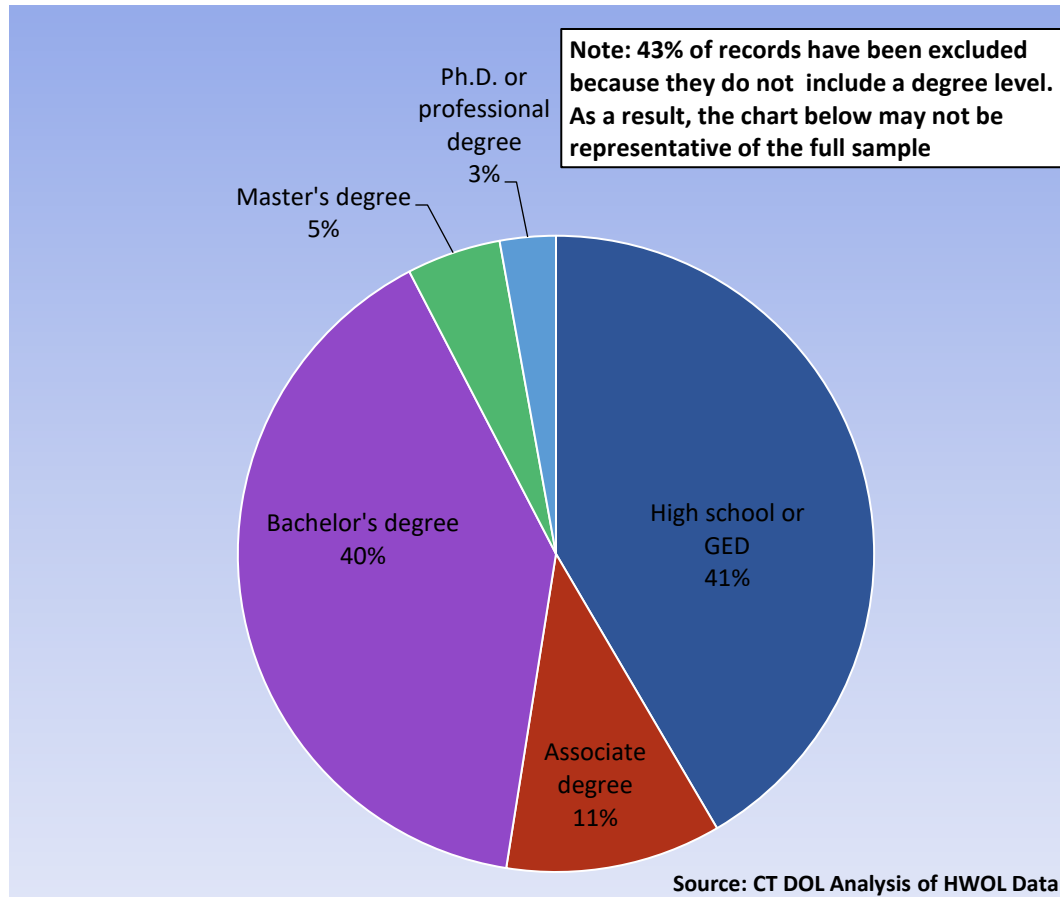

Connecticut Job Ads by Educational Requirements

Top Qualifications in Connecticut Job Ads

Qualification	Ads
Valid Driver's License	8,524
Registered Nurse (RN)	5,998
Cardiopulmonary Resuscitation (CPR) Cert.	2,767
Basic Life Support (BLS) Cert.	2,312
Certified Nursing Assistant (CNA)	1,339
First Aid Cert.	1,276
Licensed Practical Nurse (LPN)	1,216
Master Of Business Administration (MBA)	838
Advanced Cardiovascular Life Support (ACLS) Cert.	776
Licensed Clinical Social Worker (LCSW)	702
Nurse Practitioner (APRN-CNP)	687
Security Clearance	669
Certified Pharmacy Technician	585
Board Certified/Board Eligible	581
Advanced Practice Registered Nurse	579
Basic Cardiac Life Support	537
Commercial Driver's License (CDL)	526
Licensed Marriage And Family Therapist (LMFT)	464
Registered Pharmacist (RPh)	444
Emergency Medical Technician (EMT)	437
Licensed Professional Counselor (LPC)	425
ServSafe Cert.	415
Automotive Service Excellence (ASE) Cert.	391
Project Management Professional Cert.	367
Pediatric Advanced Life Support (PALS)	336

Qualification	Ads
Automated External Defibrillator (AED) Cert.	300
American Registry Of Radiologic Technologists (ARRT) Certified	292
Certified Public Accountant	282
Certified Patient Care Technician (CPCT)	265
Teaching Certificate	264
Physician Assistant - Certified (PA-C)	259
American Red Cross (ARC) Cert.	259
Licensed Master Social Worker	225
Professional Engineer (PE) License	217
Licensed Vocational Nurse (LVN)	208
Drug Enforcement Agency (DEA) License	204
Certified Medical Assistant (CMA)	197
Board Certified Behavior Analyst (BCBA)	191
CDL Class A License	191
Medical License	179
Phlebotomy Cert.	178
Secret Clearance	173
CDL Class B License	152
Certified Information Systems Security Professional	142
Neonatal Resuscitation Program Cert. (NRP)	140
10-Hour OSHA General Industry Card	135
Forklift Cert.	125
American Registry For Diagnostic Medical Sonography (ARDMS) Cert.	122
Barber License	111
Registered Medical Assistant (RMA)	111