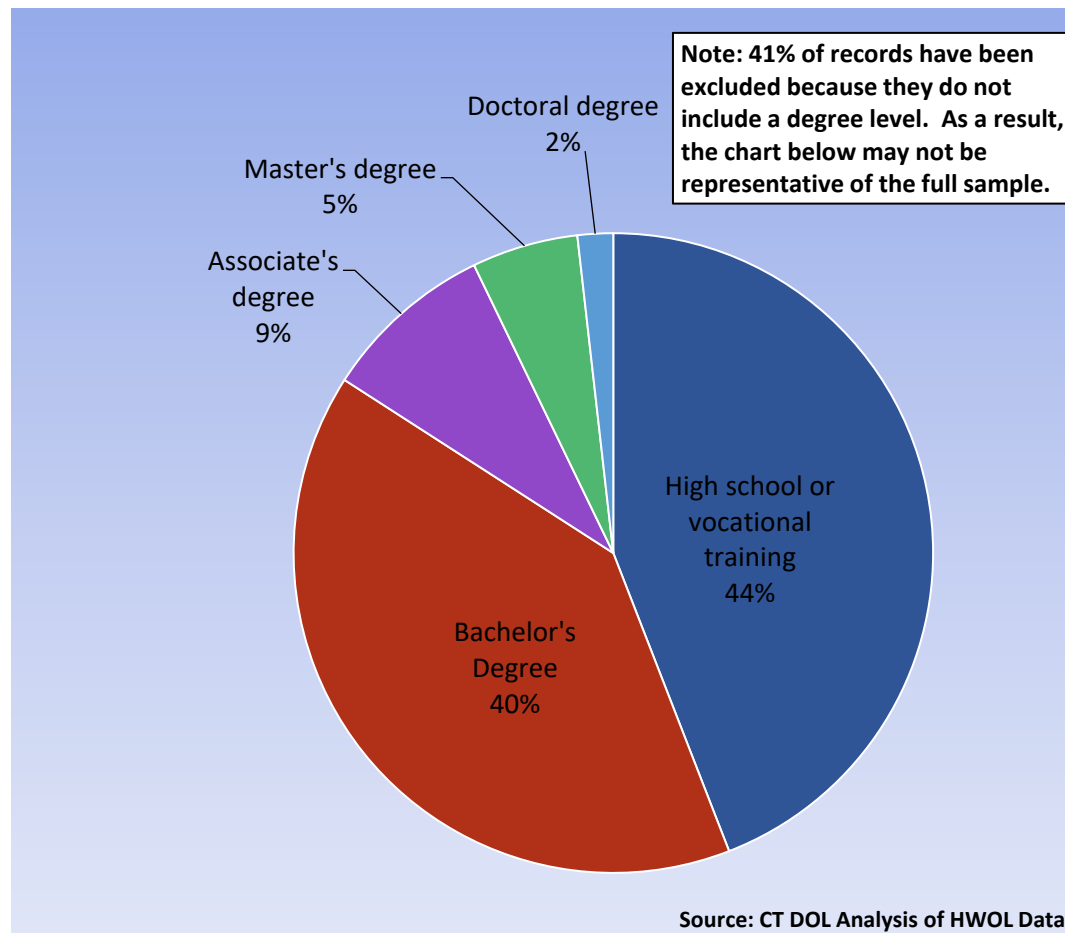

Connecticut Job Ads by Educational Requirements

Top Certifications in Connecticut Job Ads

Driver's License	13,581	Registered Nurse	5,523	2	First Aid Cpr Aed	2,856
CDL Class A	1,862	Basic Life Saving (BLS)	1,805	2	Basic Cardiac Life Support Cert.	1,772
Advanced Cardiac Life Support (ACLS) Cert.	971	Certified Nursing Assistant	960	2	Licensed Practical Nurse (LPN)	946
Project Management Cert.	782	Certified Public Accountant (CPA)	742	2	Licensed Alcohol and Drug Counselor	641
Certified Medical Assistant	614	Social Work License	602	2	Security Clearance	575
Advanced Practice Nurse	563	Automotive Service Excellence (ASE) Cert.	514	2	ServSafe	504
Emergency Medical Technician (EMT)	480	Home Health Aide	463	2	Certified Registered Nurse Practitioner	448
Nursing Specialty Cert.	438	Project Management Professional (PMP)	433	2	Pharmacy Technician Cert. Board (PTCB)	429
American Registry of Radiologic Technologists (ARRT) Cert.	428	Certified Teacher	387	2	Licensed Marriage and Family Therapist	375
Certified Pharmacy Technician	369	Phlebotomy Cert.	369	2	Licensed Professional Counselor	361
Board Certified/Board Eligible	346	Child Development Associate (CDA)	324	2	IT Infrastructure Library (ITIL) Cert.	298
American Heart Association Cert.	295	Licensed Master Social Worker (LMSW)	279	2	Series 7	266
Real Estate Cert.	264	Licensed Clinical Social Worker (LCSW)	231	2	Insurance License	225
Certified Information Systems Security Professional (CISSP)	219	Cdl Class B	213	2	Six Sigma Cert.	207
Insurance Agent Cert.	197	Life and Health Insurance License	195	2	American Registry For Diagnostic Medical Sonography	191
OSHA Forklift Cert.	185	American Society For Clinical Pathology (ASCP) Cert.	182	2	Neonatal Resuscitation Program (NRP)	179
DEA Certificate	176	American Physical Therapy Association (APTA) Cert.	171	2	Property and Casualty License	171
Licensed Vocational Nurse (LVN)	169	Personal Care Assistant (PCA)	164	2	Occupational Safety and Health Administration Cert.	160
CDL Class D	158	Certified Information Systems Auditor (CISA)	149	2	Food Handler Cert.	149
Registered Dietitian	148	Home Care Certificate	139	2	Board Certified Behavior Analyst (BCBA)	138
Registered Medical Assistant	136	Clinical Medical Assistant (CCMA)	134	2	AAMA Certified Medical Assistant	131
Certified Professional Coder	125	Registered Behavior Technician	120	2	Certified Surgical Technician	109
Certified Information Security Manager (CISM)	104	Certified A+ Technician	101	2	Licensed Attorney	101
Certified Financial Planner (CFP)	100	Licensed Professional Engineer	98	2	CompTIA Security+	97
Certified Case Manager (CCM)	92	Psychologist License	92	2	Chartered Property Casualty Underwriter (CPCU)	89