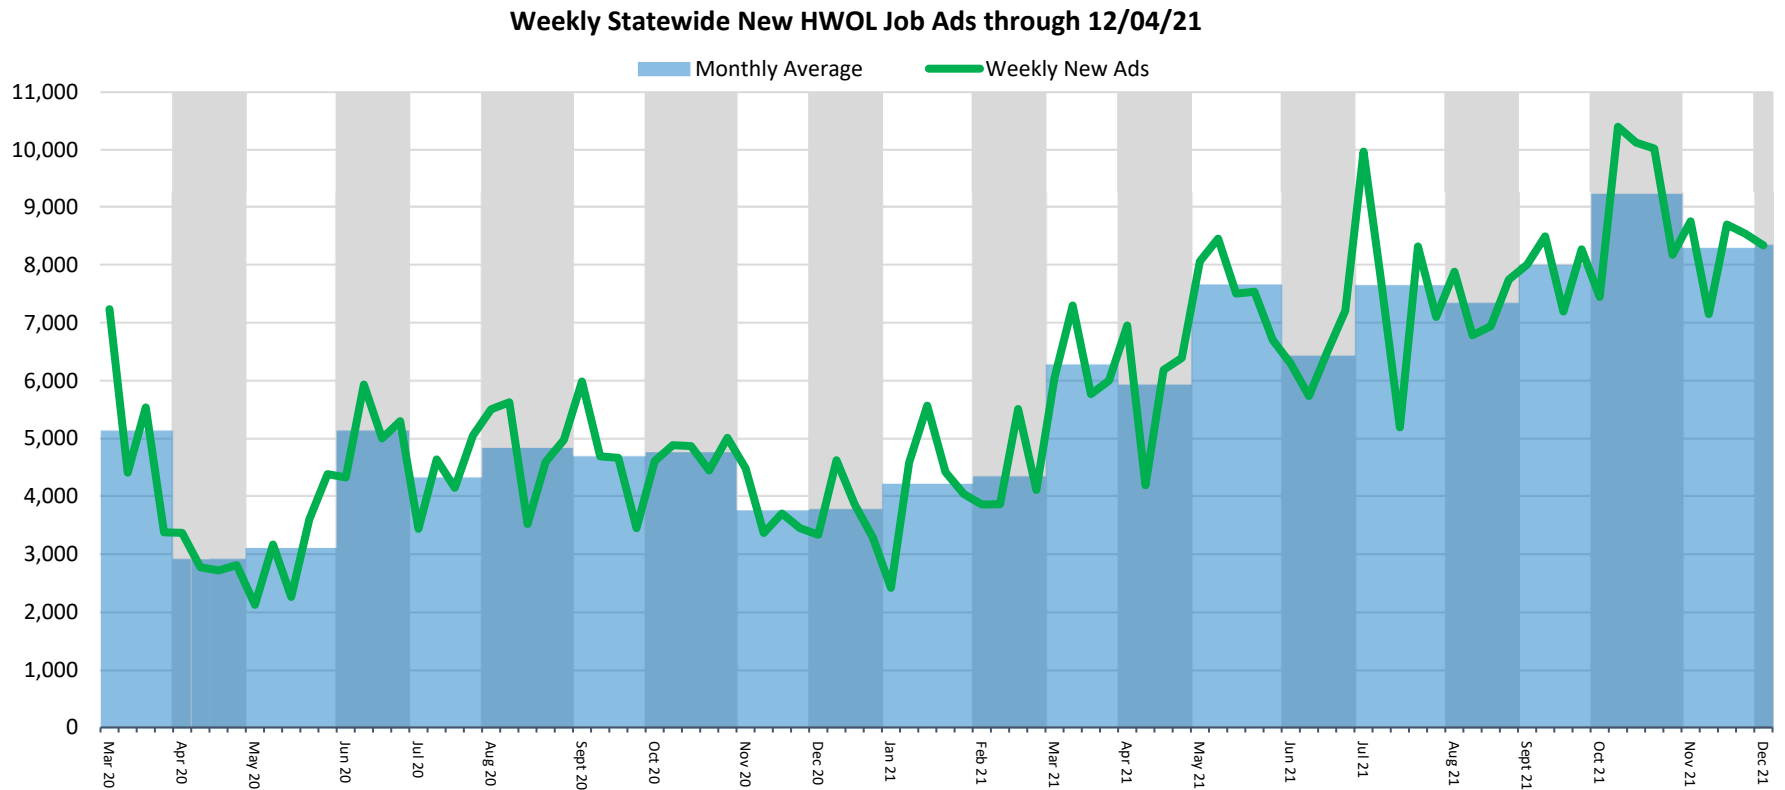

Help Wanted Online

A real-time measure of job postings

December 2021

Office of Research
Connecticut Department of Labor

What is HWOL?

The Conference Board Help Wanted Online[®] Data Series (HWOL) measures the number of new, first-time Online job postings and jobs reposted from the previous month for over 50,000 Internet job boards, corporate boards and smaller job sites that serve niche markets and smaller geographic areas.

Upcoming Release Dates

Monthly Report:

Friday, January 14th, 2021

Weekly New Ads Report:

Updated every Friday

Statewide Weekly New Job Ads

Weekly New job postings were 8,346 during the week ending 12/04/21.